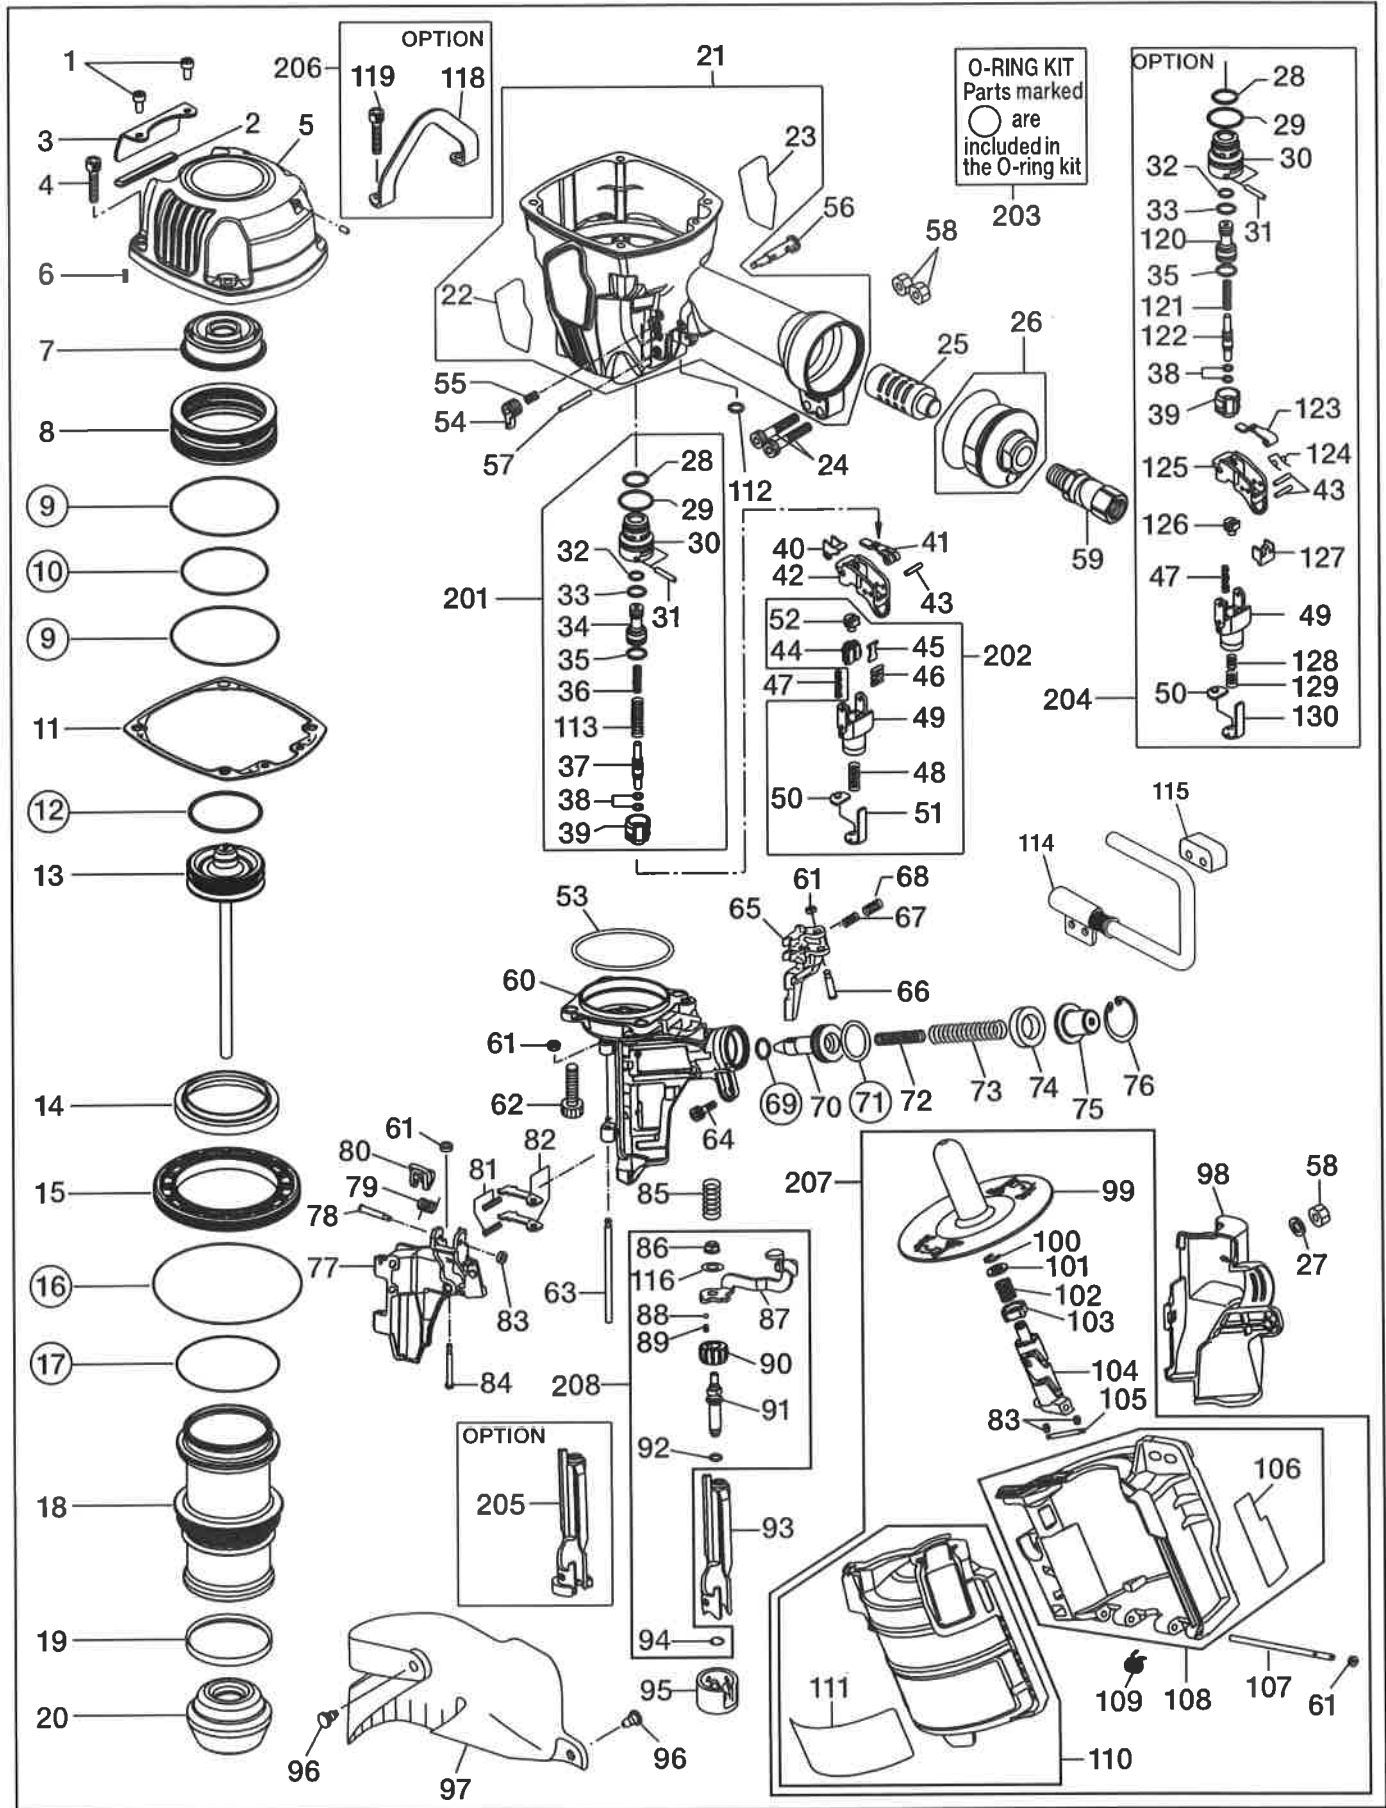

JUNE 2018

CN890F2

EXPLODED VIEW AND SPARE PARTS LIST

Parts List of MAX CN890F2 Conustruction Nailer

Part No	Part Code	Description	Part No	Part Code	Description	Part No	Part Code	Description
1	KN12666	SCREW 5X12	48	KK23653	COMP. SPRING 3653	95	CN38146	CONTACT TIP
2	KN12187	EXHAUST FILTER	49	HS10148	ARM GUIDE	96	CN31083	HOOK, DUST COVER
3	KN12194	EXHAUST COVER	50	HN10357	CONTACT BUMPER	97	CN38148	DUCT COVER
4	KN12669	SCREW 6X28	51	CN38104	CONTACT ARM A	98	CN38151	ARM COVER
5	KN70148	CYLINDER CAP UNIT	52	CN38101	ARM GUIDE PIN	99	CN38159	NAIL SUPPORT
6	KK24182	COMPRESSION SPRING 2653	53	KN12651	O-RING AS568-144	100	CN38165	E-RETAINING RING 6
7	CN38169	PISTON STOP	54	KN12621	TRIGGER LOCK DIAL	101	CN38161	PLANE WASHER 8
8	CN38166	HEAD VALVE PISTON	55	KK23507	SPRING 3507	102	CN38164	COMPRESSION SPRING 8164
9	KN12650	O-RING AS568-150	56	KN12622	TRIGGER LOCK LEVER	103	CN38163	BASE DIAL
10	KN12645	O-RING AS568-142	57	FF21235	SPRING PIN 3X30	104	CN38160	NAIL POST
11	KN70142	CYLINDER CAP SEAL UNIT	58	CC49411	SPECIAL NUT M5	105	FF31642	STRAIGHT PIN 8168
12	KN12613	O-RING 4.5X48.8	59	TT05426	SWIVEL JOINT	106	CN38153	NAIL LENGTH LABEL
13	CN70462	MAIN PISTON UNIT	60	CN38111	NOSE	107	CN38167	STRAIGHT PIN 8167
14	KN12189	CYLINDER SEAL	61	EE39602	WASHER 7	108	CN70535	MAGAZINE
15	KN12190	CYLINDER RING	62	KN12670	SCREW 8X28	109	CN38162	TORSION SPRING 8162
16	KN12649	O-RING 1AG100	63	FF31520	STRAIGHT PIN 1520	110	CN70534	MAGAZINE CAP
17	KN12648	O-RING 1AG70	64	KN12671	SCREW 5X28	111	CN38347	WARNING LABEL
18	KN12583	CYLINDER	65	CN38112	FEED PAWL	112	HH11105	O-RING AP7 N5525
19	KN12614	CHECK PAWL	66	CN38115	STRAIGHT PIN 8115	113	KN12655	COMPRESSION SPRING 2655
20	KN12601	BUMPER	67	CN38114	COMPRESSION SPRING 8114	114	KN70182	HOOK ASSY
21	CN81283	FRAME ASSY	68	CN38113	COMPRESSION SPRING 8113	115	CN70537	HOOK SPACER
22	KN12205	NAME LABEL A	69	HH11132	O-RING 1AP10A CN65072	116	EE39856	SP WASHER 5
23	KN12206	NAME LABEL B	70	CN38116	FEED PISTON	117	KN12619	PLANE WASHER 5.1X12X1.2
24	BB40846	SCREW 5X50	71	HH11143	O-RING AP21 851437	118	KN12541	HANGER
25	CN35685	END CAP FILTER SA-10	72	CN38123	COMPRESSION SPRING 8123	119	BB40227	SCREW 6X35
26	KN81039	END CAP ASSY	73	KK23225	SPRING 3225	120	CN32246	PILOT VALVE(REPLACES CN31589)
27	EE31121	WASHER 1-5 (BLACK)	74	CN37528	FEED PISTON STOP	121	KK24123	COMPRESSION SPRING 4123
28	KN12643	O-RING 1AP12	75	CN37538	SPRING COLLAR	122	CN35128	TRIGGER VALVE STEM
29	KN12644	O-RING 1AP20	76	JJ22407	C-RING 26	123	HN10100	CONTACT LVER
30	CN33909	TRIGGER VALVE HOUSING	77	CN38124	DOOR	124	KK33300	SPRING 3300
31	KN12660	STRAIGHT PIN 2660	78	FF41599	PIN 1599	125	HS10118	TRIGGER
32	KN12642	O-RING 1AP6	79	CN38127	TORSION SPRING 8127	126	HN10400	ARM GUIDE PIN
33	HH11209	O-RING 1BP7 N10028	80	HN11405	DOOR LATCH	127	HS10117	CONTACT ARM A GUIDE
34	CN31589	PILOT VALVE	81	CN38131	COMPRESSION SPRING 8131	128	KK23736	COMPRESSION SPRING 3736
35	KN12641	O-RING 1AP9	82	CN35898	CHECK PAWL	129	KK23735	COMPRESSION SPRING 3735
36	KN12654	COMPRESSION SPRING 2654	83	GN12070	RUBBER WASHER 1.7X6X2	130	HN10401	CONTACT ARM A
37	KN12658	TRIGGER VALVE STEM	84	FF41258	PIN 1258	201	KN81070	TRIGGER VALVE KIT
38	KN12647	O-RING 1B 1.4X2.5	85	CN38137	COMPRESSION SPRING 8137	202	CN81279	ARM GUIDE KIT
39	CN33910	TRIGGER VALVE CAP	86	CN38138	HEX.NUT WITH FLANGE M5	203	CN81280	O-RING KIT
40	KN12635	CONTCT LEVER B	87	CN38172	CONTACT ARM B	204	CN81278	SEQUENTIAL TRIP KIT
41	KN12630	CONTCT LEVER A	88	CN38141	STEEL BALL 3	205	CN70464	CONTACT ARM C FLAT
42	KN12401	TRIGGER	89	CN38142	COMPRESSION SPRING 8142	206	KN81054	BODY HANGER KIT
43	FF22402	SPRING PIN 3X16 (LIGHT LOAD)	90	CN38174	ADJUST DIAL	207	CN70536	MAGAZINE ASSY
44	HS10145	SWITCH LEVER A	91	CN38173	CONTACT BOLT	208	CN80006	CONTACT ARM ASSY
45	KN12620	SWITCH LEVER B	92	HH19127	O-RING A 1.5X5.5			
46	CN38099	SWITCH SPRING	93	CN38133	CONTACT ARM C			
47	KK23129	COMPRESSION SPRING 3129	94	CN38139	ADJUST STOPPER			